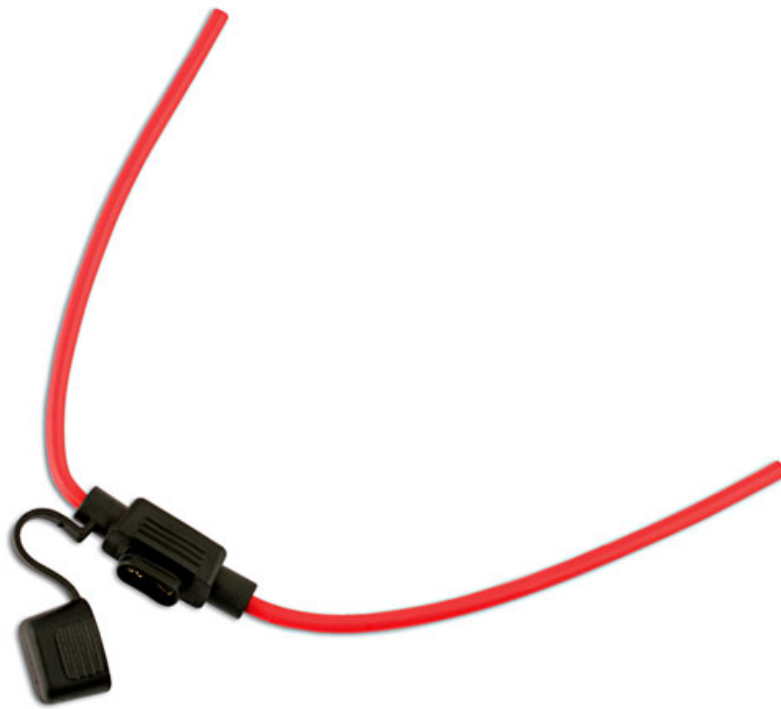

Splashproof Mini Blade Fuse Holder 10pc

Additional Information

- Splashproof Mini Blade Fuse Holder
- Suitable for Mini fuses up to 40 Amp
- Supplied with Top Cover
- 10pc
-

<http://product/30464>